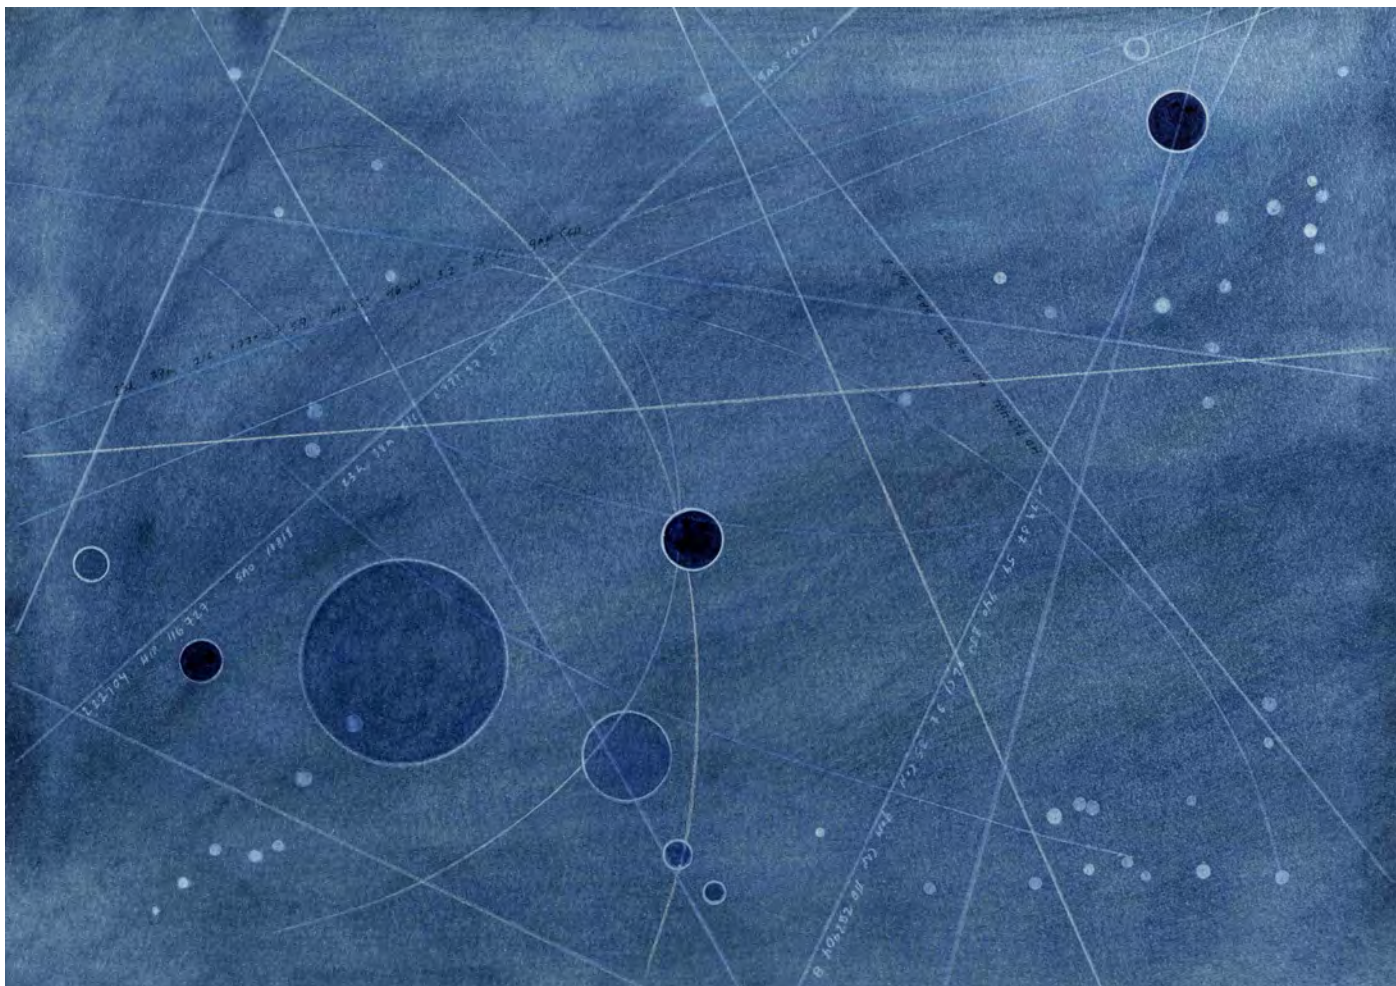

Shana Mabari
Stella Errai Cepheus - 46 Light Years, 2019
Silver Aluminum Print
h: 40 w:56 inches
\$4,500.00

Porch Gallery Ojai
info@porchgalleryojai.com
805.620.7589

Shana Mabari
Stella Unuk Serpens - 74 Light Years, 2019
Silver Aluminum Print
h: 40 w:56 inches
\$4,500.00