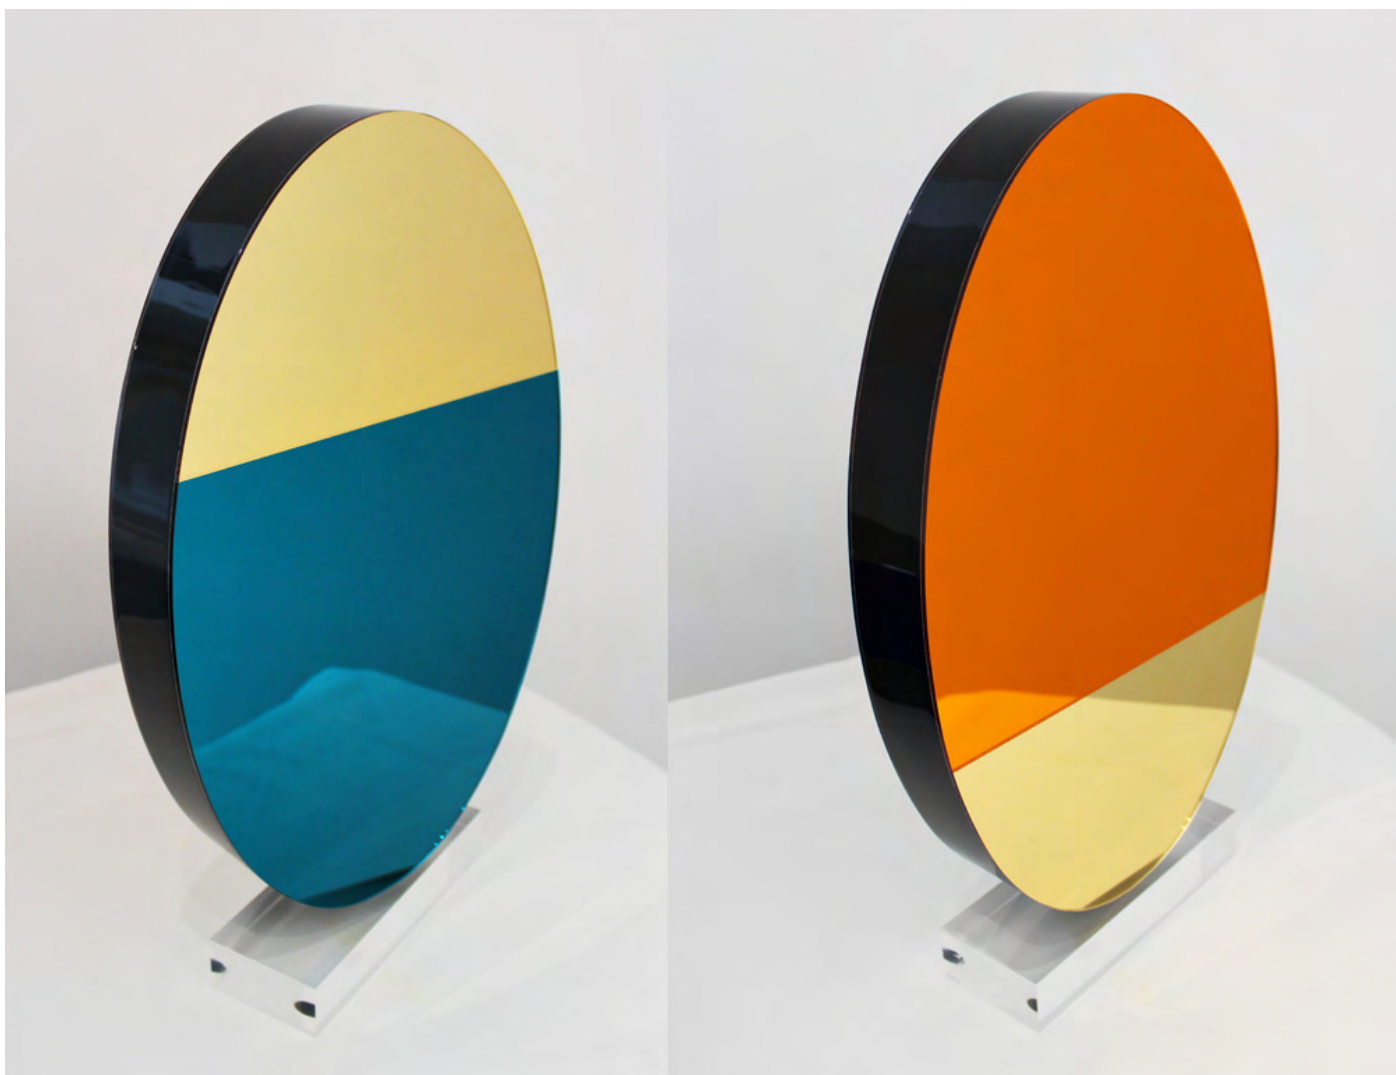

Shana Mabari
Leukos Petal, 2018
Acrylic, Mirror
h: 17.5 w:11 d:2 inches
$7,000.00

Porch Gallery Ojai
info@porchgalleryojai.com
805.620.7589

Shana Mabari
Leukos Petal, 2018
Acrylic, Mirror
h: 19.5 w:11 d:2 inches
$8,000.00