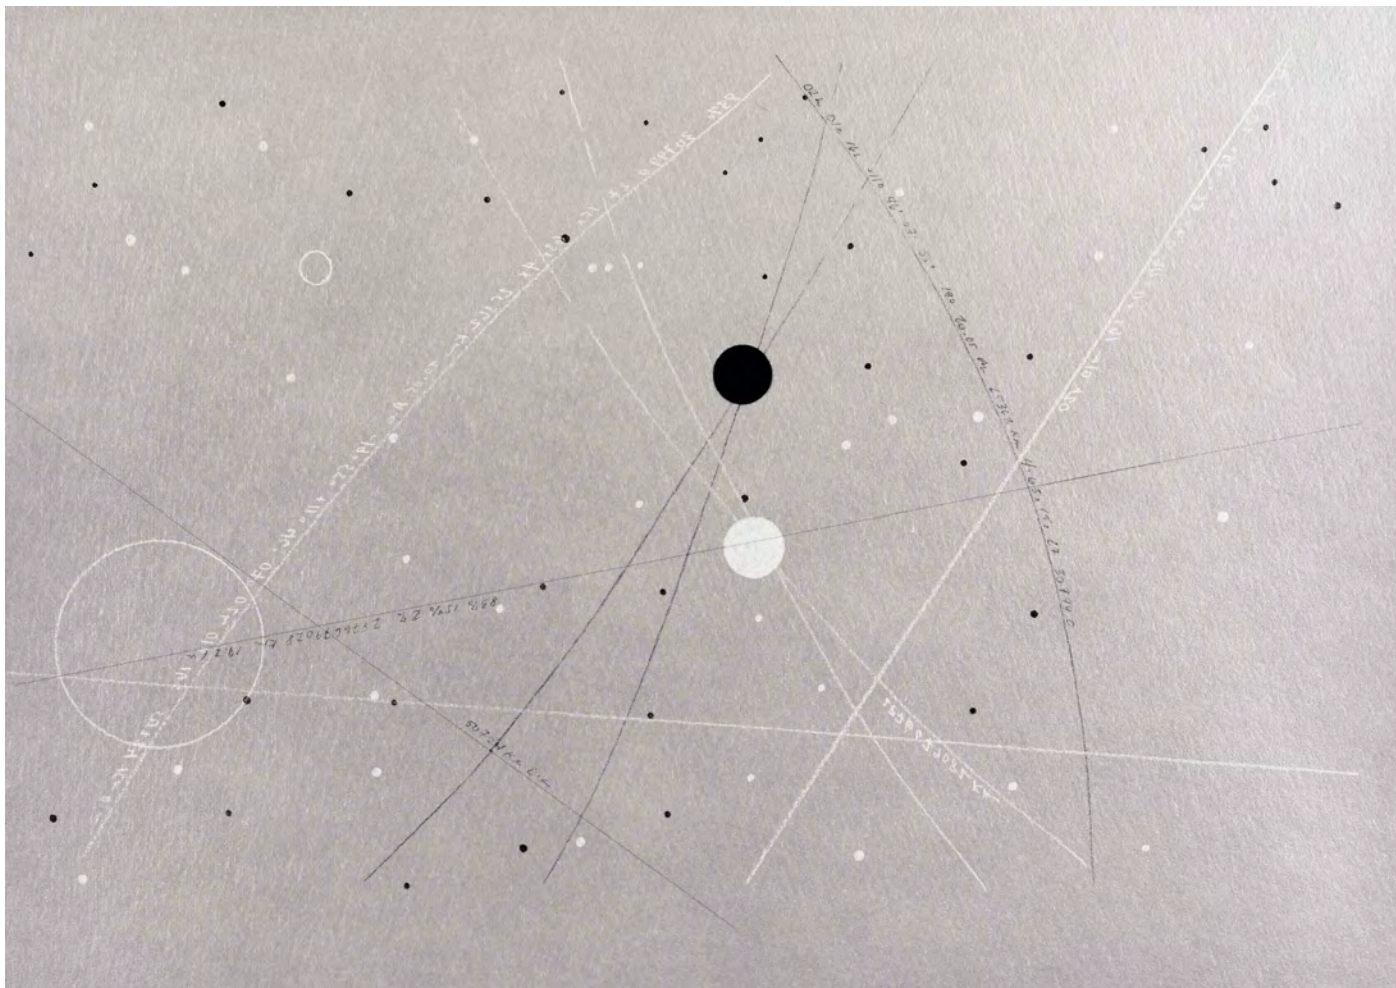

Shana Mabari
Stella Gienah Cygnus - 73 light Years, 2019
Silver Aluminum Print
h: 20 w:30 inches
$2,800.00

Porch Gallery Ojai
info@porchgalleryojai.com
805.620.7589