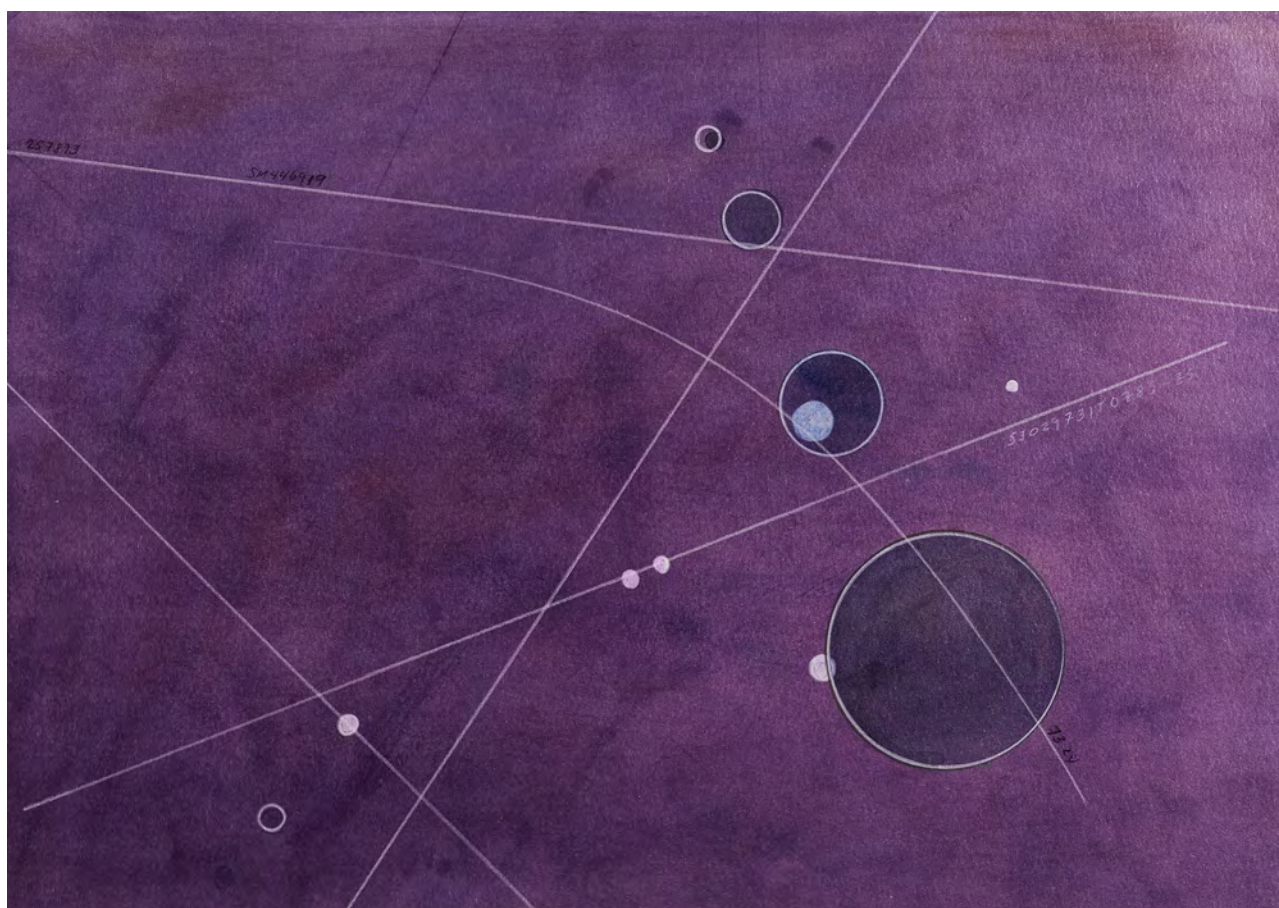

Shana Mabari
Stella Unuk Serpens - 74 Light Years, 2019
Silver Aluminum Print
h: 40 w:56 inches
$4,500.00

Porch Gallery Ojai
info@porchgalleryojai.com
805.620.7589