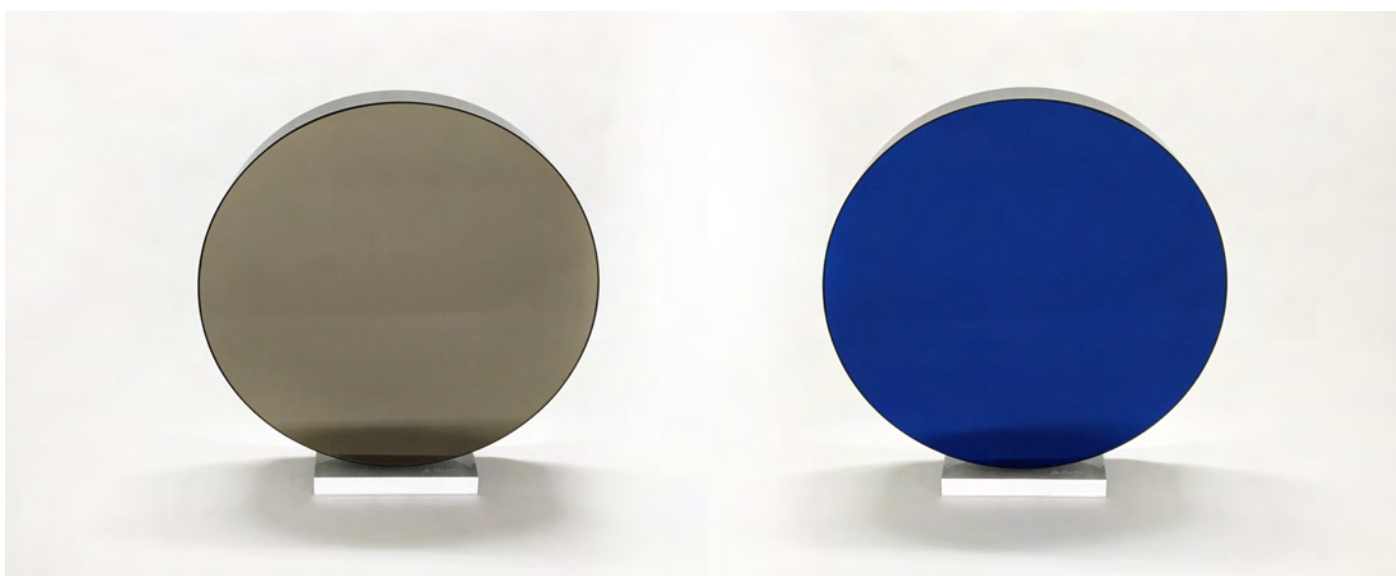

Shana Mabari
Diametros Petal, 2016
Acrylic, Mirror
h: 36 w:36 d:5 inches
$16,000.00

Porch Gallery Ojai
info@porchgalleryojai.com
805.620.7589

Shana Mabari
Diametros Petal, 2016
Acrylic, Mirror
h: 36 w:36 d:5 inches
$16,000.00