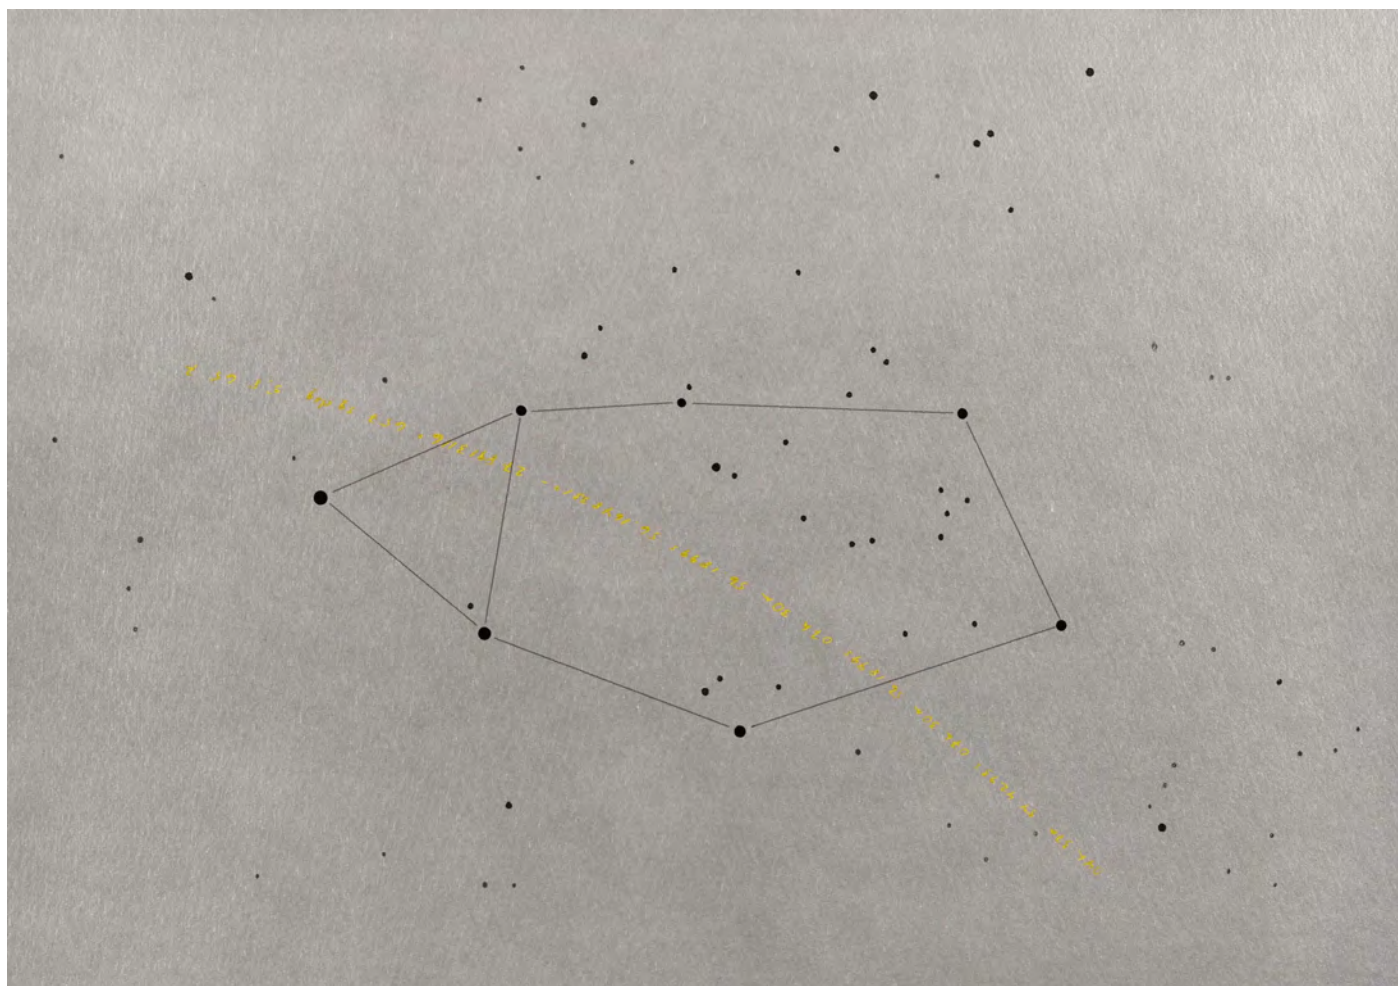

Shana Mabari
Mars 6779 KM Dia., 2019
Silver Aluminum Print
h: 20 w:30 inches
$2,800.00

Porch Gallery Ojai
info@porchgalleryojai.com
805.620.7589