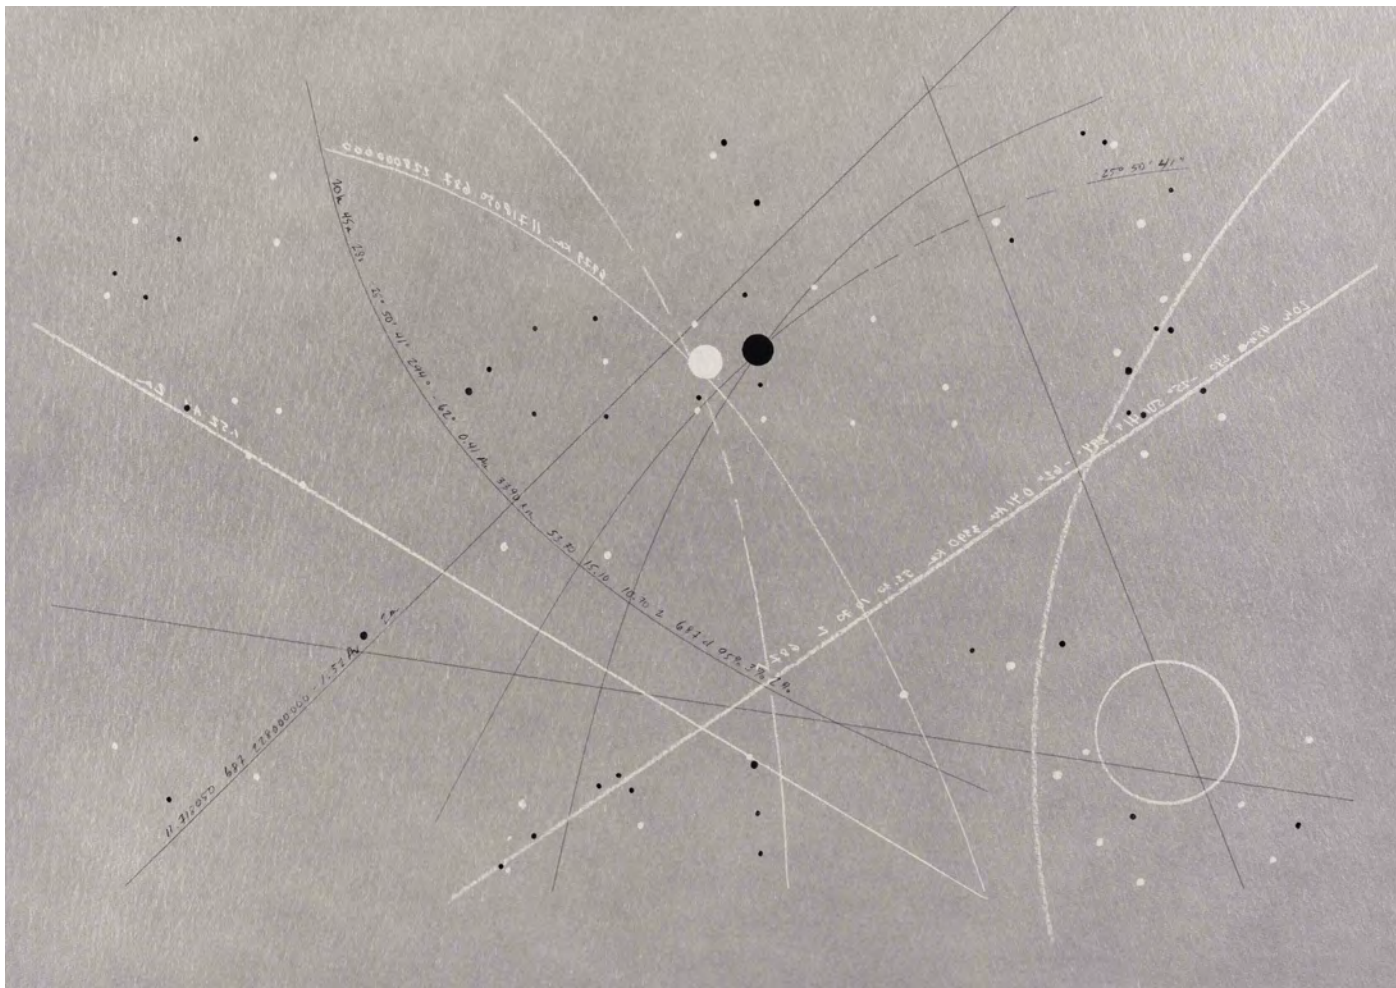

Shana Mabari
Uranus 50,724 KM Dia., 2019
Silver Aluminum Print
h: 20 w:30 inches
$2,800.00

Porch Gallery Ojai
info@porchgalleryojai.com
805.620.7589