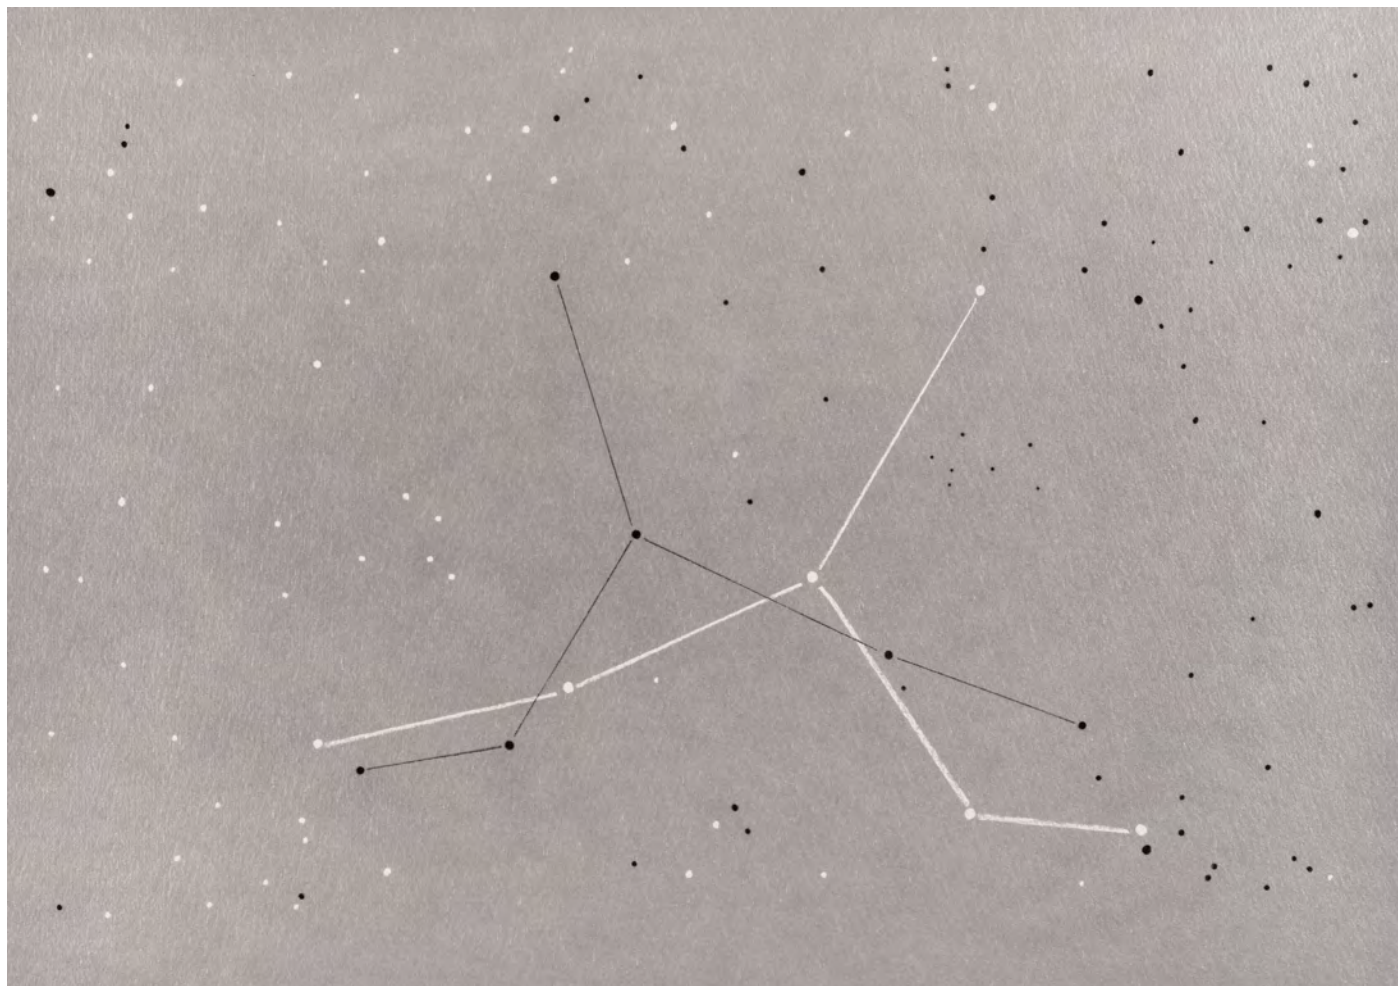

Shana Mabari
Auriga, 2019
Silver Aluminum Print
h: 20 w:30 inches
$2,800.00

Porch Gallery Ojai
info@porchgalleryojai.com
805.620.7589