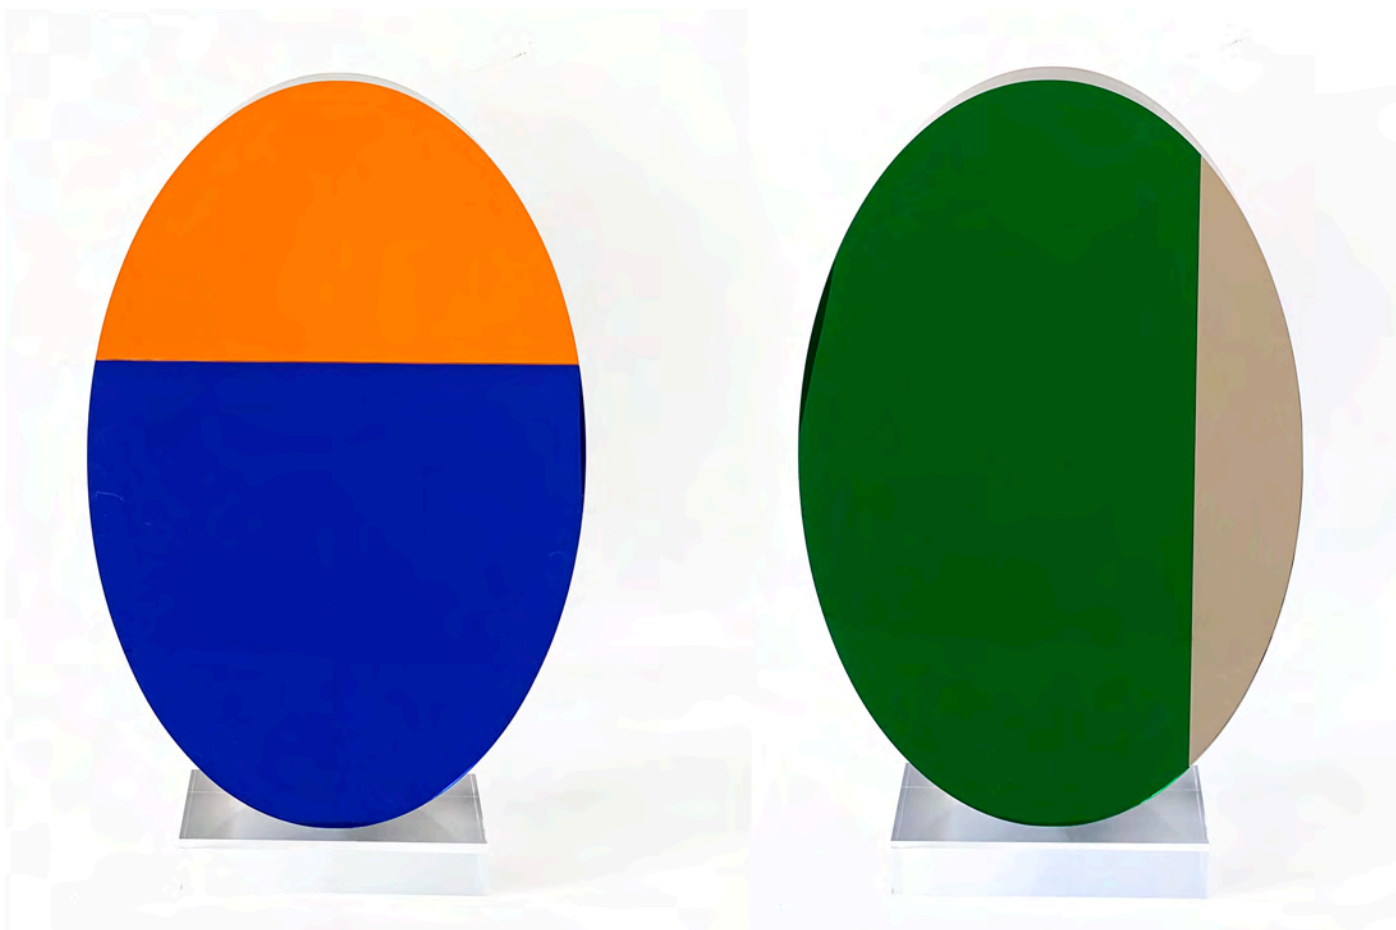

Porch Gallery Ojai
info@porchgalleryojai.com
805.620.7589

Shana Mabari
Leukos Petal, 2018
Acrylic, Mirror
h: 17.5 w:11 d:2 inches
\$7,000.00

Porch Gallery Ojai
info@porchgalleryojai.com
805.620.7589

Shana Mabari
Leukos Petal, 2018
Acrylic, Mirror
h: 19.5 w:11 d:2 inches
\$8,000.00

Porch Gallery Ojai
info@porchgalleryojai.com
805.620.7589

Shana Mabari
Leukos Petal, 2018
Acrylic, Mirror
h: 21.5 w:12 d:2.5 inches
\$9,000.00

Porch Gallery Ojai
info@porchgalleryojai.com
805.620.7589

Shana Mabari
Leukos Petal, 2018
Acrylic, Mirror
h: 26 w:15 d:3 inches
\$10,000.00