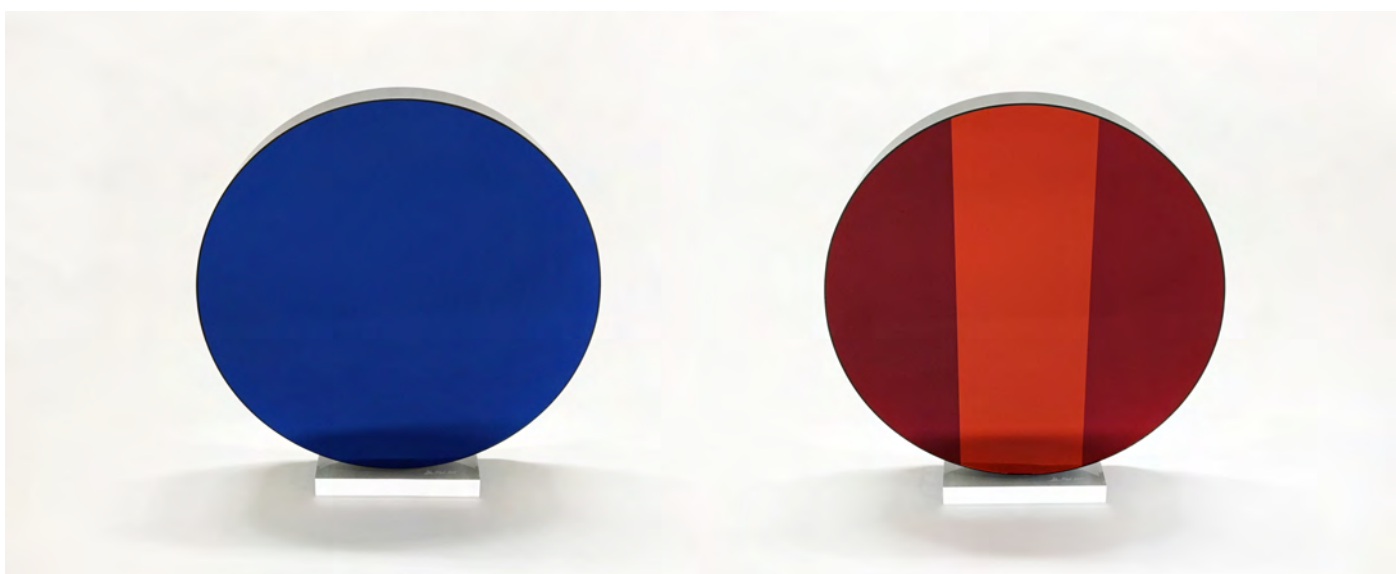

Shana Mabari
Leukos Petal, 2018
Acrylic, Mirror
h: 26 w:15 d:3 inches
$10,000.00

Porch Gallery Ojai
info@porchgalleryojai.com
805.620.7589