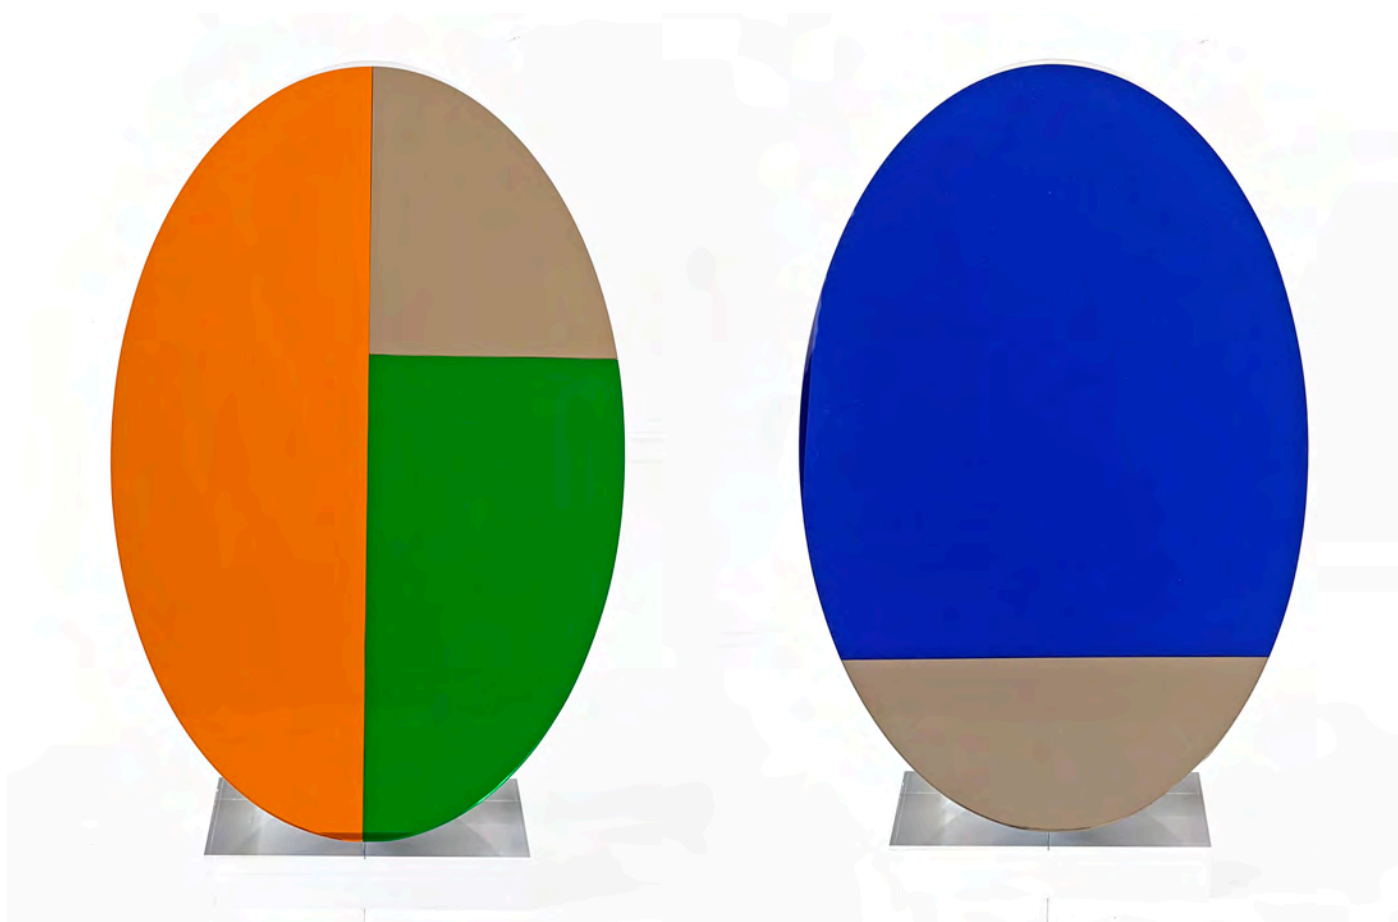

Porch Gallery Ojai
info@porchgalleryojai.com
805.620.7589

Shana Mabari
Leukos Petal, 2018
Acrylic, Mirror
h: 21.5 w:12 d:2.5 inches
\$9,000.00

Porch Gallery Ojai
info@porchgalleryojai.com
805.620.7589

Shana Mabari
Leukos Petal, 2018
Acrylic, Mirror
h: 26 w:15 d:3 inches
\$10,000.00

Porch Gallery Ojai
info@porchgalleryojai.com
805.620.7589

Shana Mabari
Leukos Petal, 2018
Acrylic, Mirror
h: 26 w:15 d:3 inches
\$10,000.00

Porch Gallery Ojai
info@porchgalleryojai.com
805.620.7589

Shana Mabari
Diametros Petal, 2016
Acrylic, Mirror
h: 36 w:36 d:5 inches
\$16,000.00