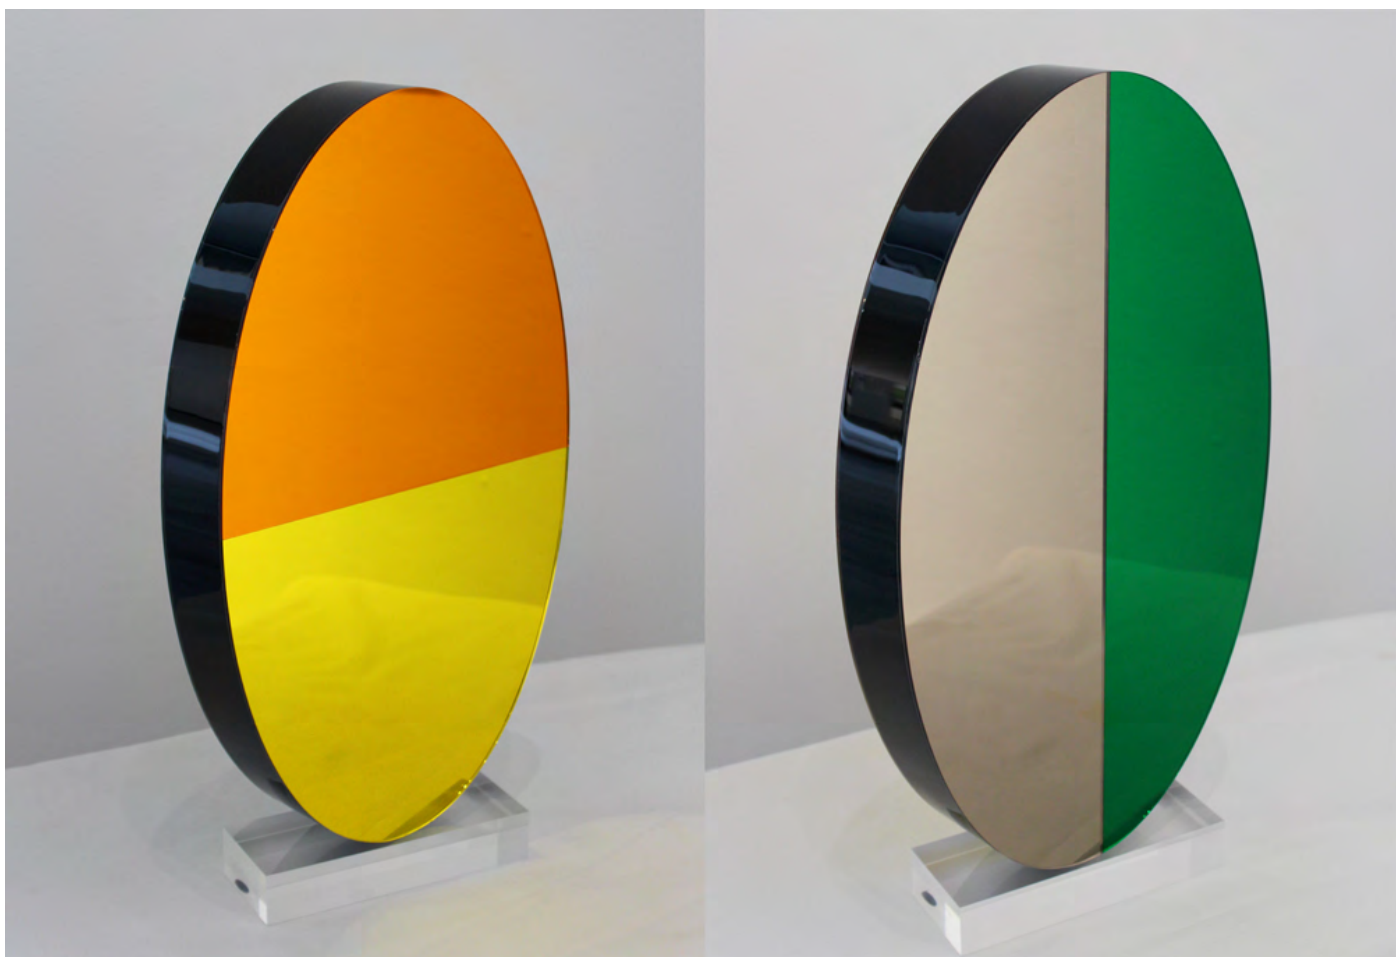

Porch Gallery Ojai
info@porchgalleryojai.com
805.620.7589