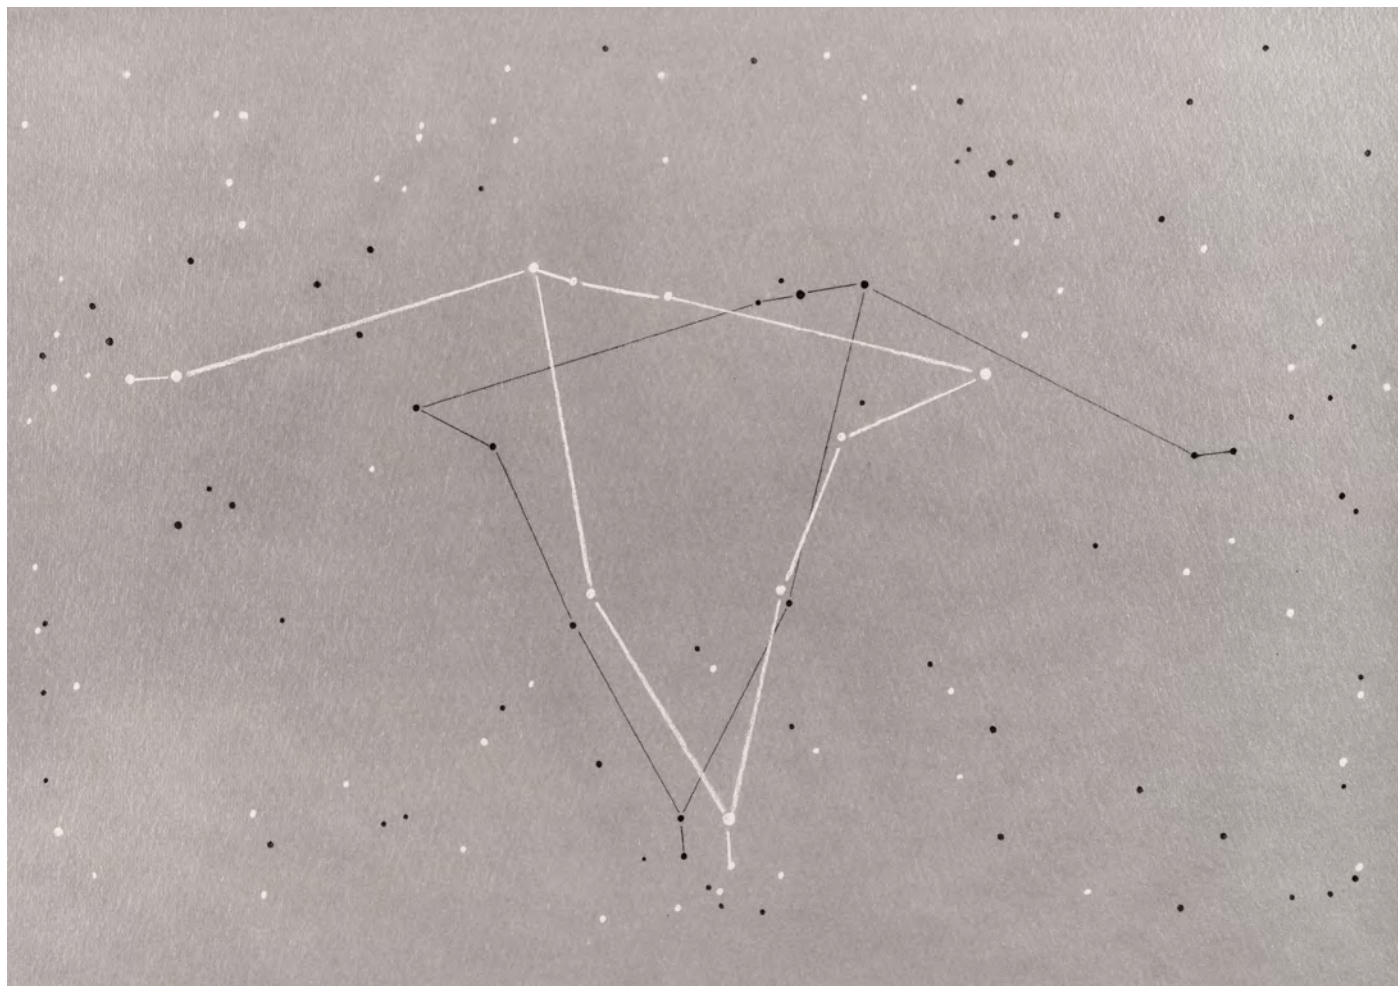

Shana Mabari
Andromeda, 2019
Silver Aluminum Print
h: 20 w:30 inches
$2,800.00

Shana Mabari
Meteor, 2019
Acrylic, Mirror
h: 7 w:7 d:7 inches
$3,900.00

Porch Gallery Ojai
info@porchgalleryojai.com
805.620.7589